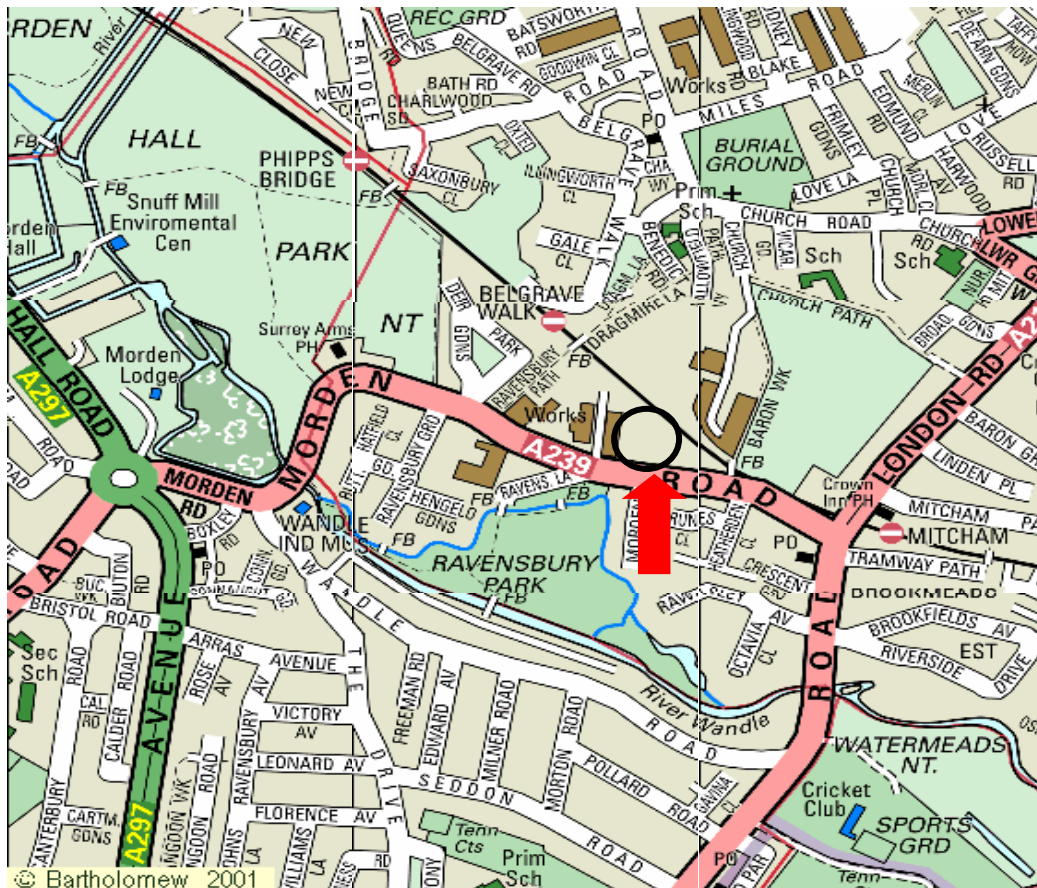

By Tram on the Wimbledon – East Croydon Tramlink:

The nearest Tramlink station to Liongate Enterprise Park is Belgrave Walk. Walk down the alley from the tram stop and turn left onto Morden Road. Liongate Enterprise Park is approximately 200 hundreds yards on your left.

From London by Train

From Wimbledon train or District Line tube station, take the Tramlink towards East Croydon and alight at Belgrave Walk.

Alternatively, from Mitcham Junction train station, take the Tramlink and alight at Belgrave Walk.